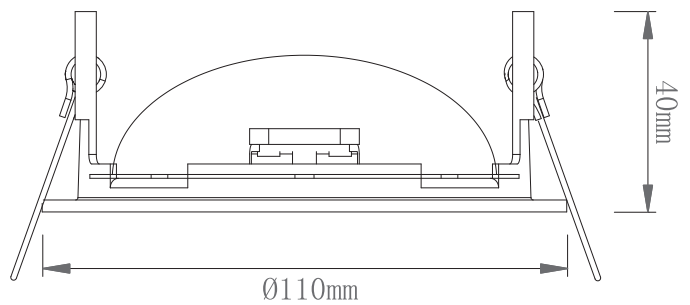

### FEATURES

- 5 years (2 years + 3 years) extended warranty
- Constructed from die cast aluminium alloy & steel
- Matt white finish
- Complete with LED Eaglerise driver
- Anti-glare indirect light source creating a stylish clean look
- Fire rated to 30, 60 & 90 minutes
- IP65. Suitable for bathroom zone 2
- Suitable for bathroom zone 1 if used in conjunction with a 30MA RCD
- Can be covered with insulation

### SPEC DATA

Product Wattage:	9W
Product Lumen:	460
Lumen/W:	51
Kelvin:	3000K
Energy Rating:	A+
Dimmable:	Yes
Beam Angle:	120°
CRI:	80
Lifetime (Hours):	30000
LED Type:	SMD
Driver Brand:	Eagerise
SDCM:	<6
Driver Type:	Constant current 200mA
Product Voltage:	220-240V
Cut out:	Ø97mm
Operating Temp:	-20 to 40 Degree
Product Weight (KG):	0.24
Minimum Cavity Depth:	55mm
Class:	2